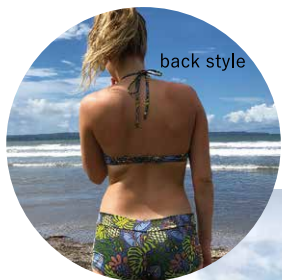

# Beach is our playground 2018

20-25 ¥12,000 d:AlphaBlack

back style

20-21 ¥9,300 d:AlphaBlack

20-20 ¥4,200 d:AlphaBlack

Frame

20-23 ¥9,350 c:AlphaYellow, b:LeafBlue

20-20 ¥4,200, 20-22 ¥9,550 c:AlphaYellow